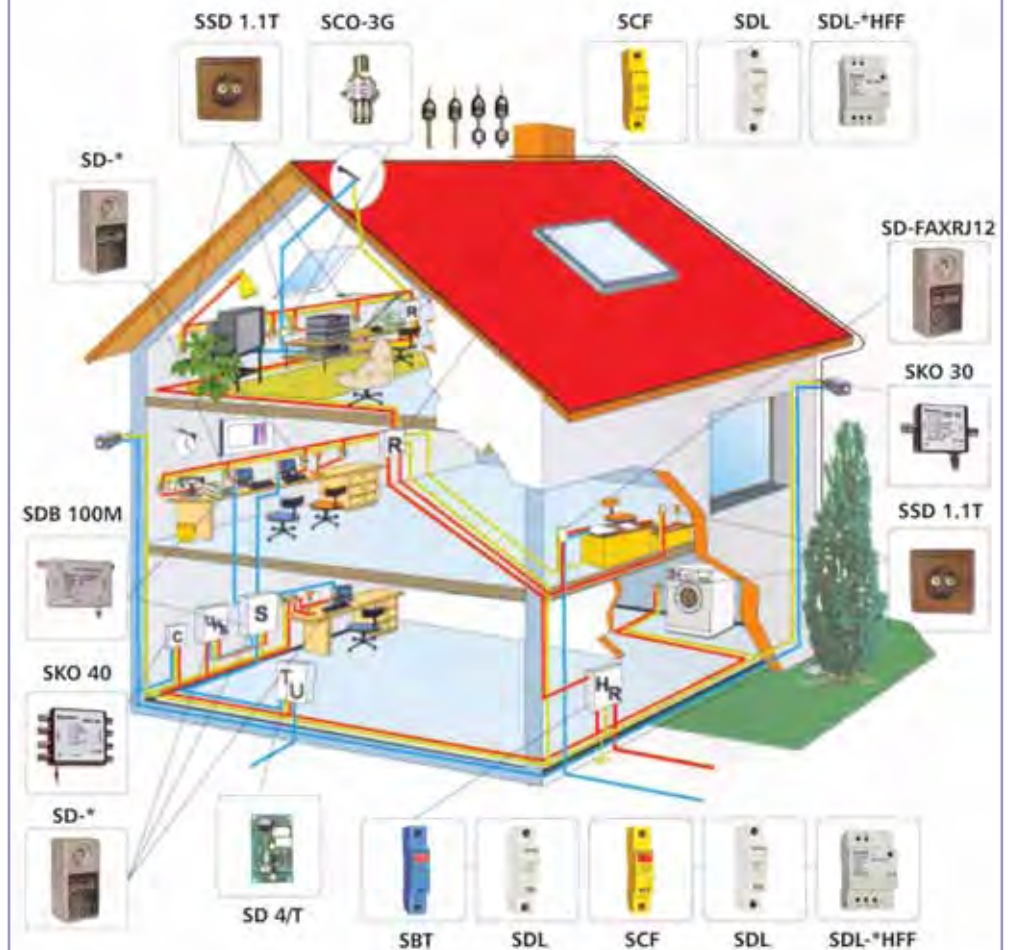

## SURGE PROTECTION SYSTEMS

Home and Office Application

HR - Main switchboard  
 R - Subdistribution switchboard  
 TU - Tel. central  
 C - Security central  
 S - Server computer